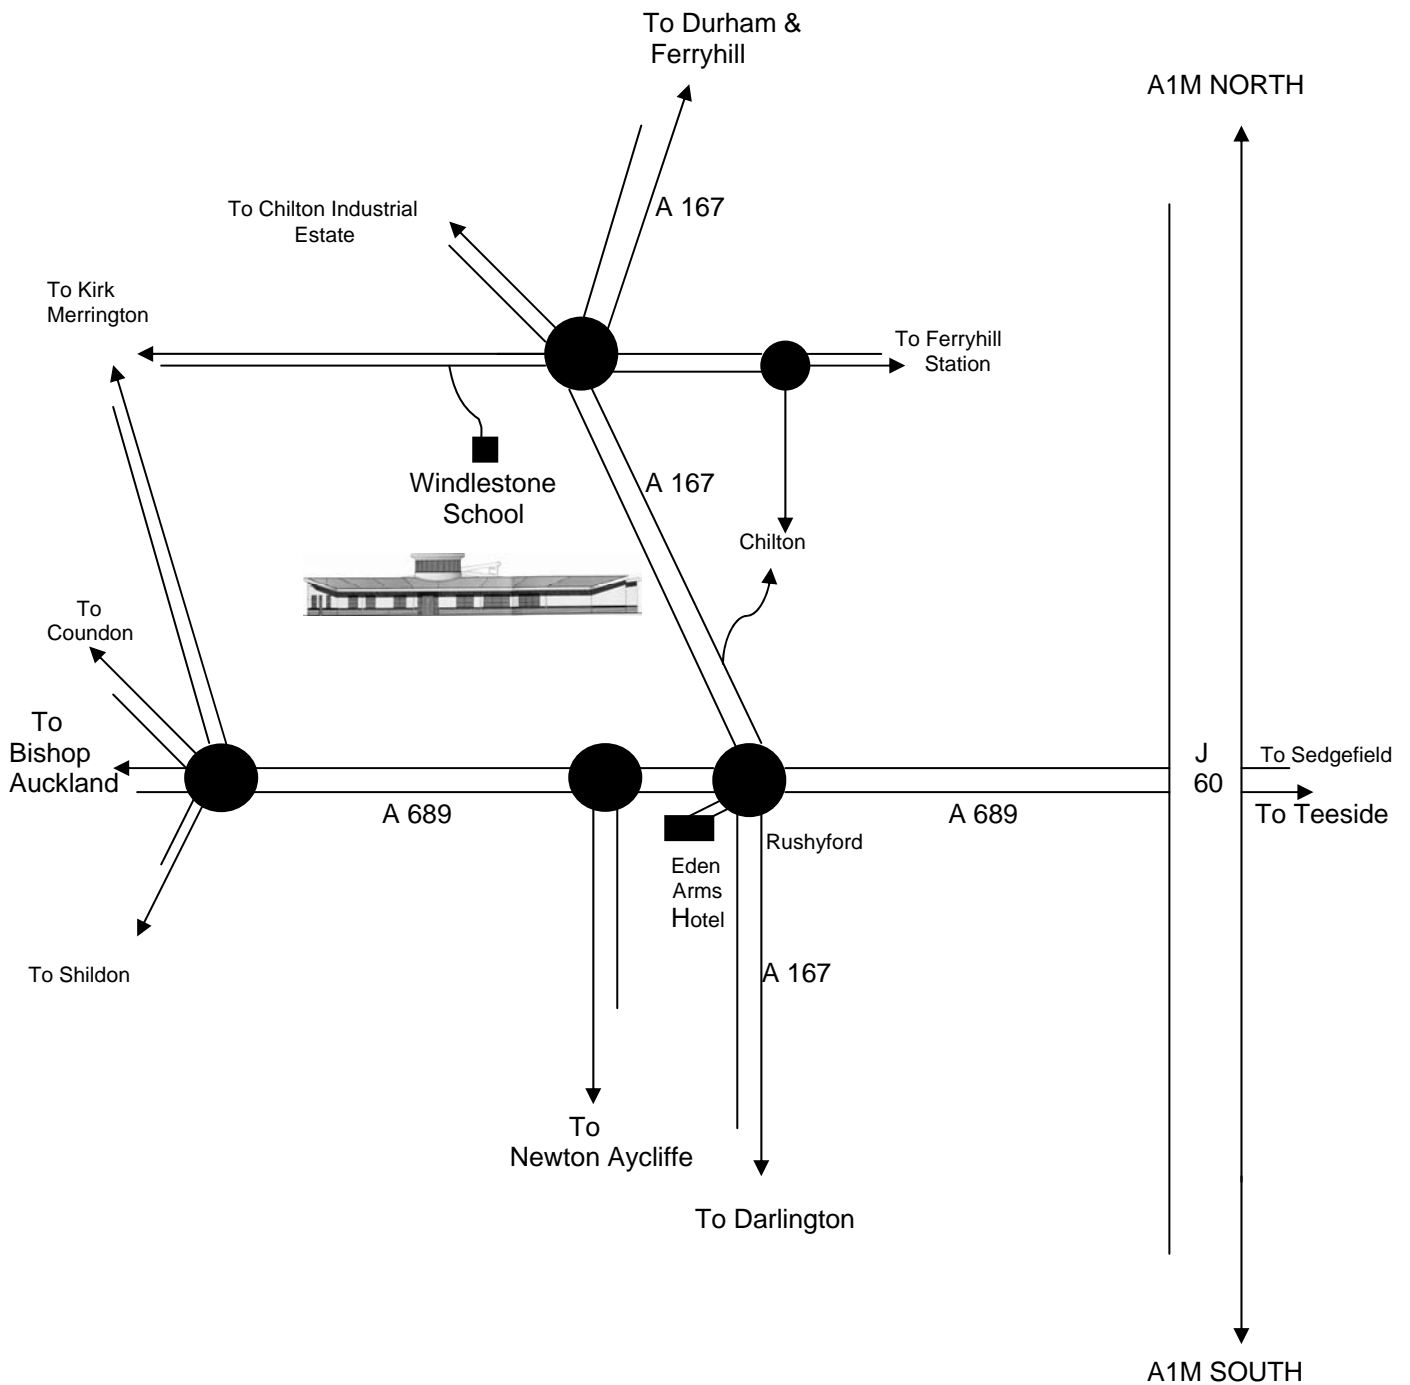

WINDLESTONE SCHOOL

How to get there

Windlestone School is about a $\frac{1}{4}$ of a mile from the roundabout at the northern end of the Chilton bypass.

The school is on the left on the road between Chilton and Kirk Merrinton and is clearly signposted.